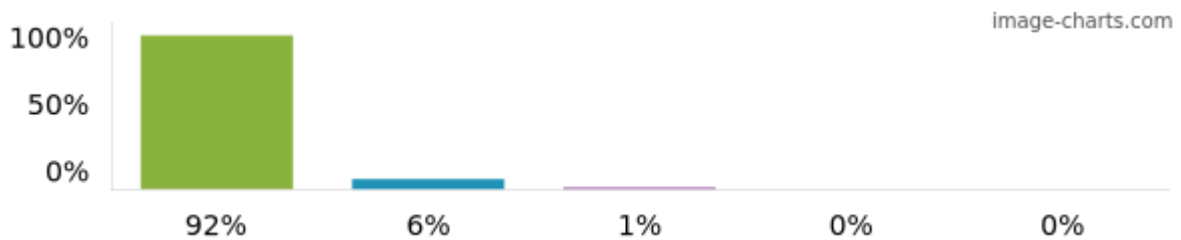

Ofsted Parent View – June 2025

Ofsted Parent View results

Search results - Rickmansworth Park Junior Mixed and Infant School

01923776558

Children on roll:

194

Responses for this school:

93

Responses for year:

2024/25

[View inspection reports](#)

1. My child is happy at this school.